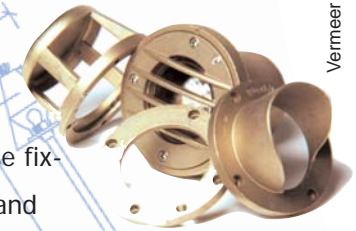

Picture the silhouette of your favorite tree or outdoor art object framed against the setting sun. Nightscaping® Backlights create these kinds of displays by mimicking natural lighting effects.

Add Nightscaping® Underwater Lighting to any water feature and discover how its ripples and reflections will become dramatic points of visual interest dancing in waves under the starry sky.

Underwater Lighting

Increase the safety, security and beauty of your property with Nightscaping® downlights. These fixtures simulate natural light that will add both function and romance to any evening scene.

Downlighting

Uplighting

Highlight focal points in your landscape with Nightscaping® Uplights. Whether they are casting shadow patterns or grazing walls the dramatic effects these fixtures create demand attention.