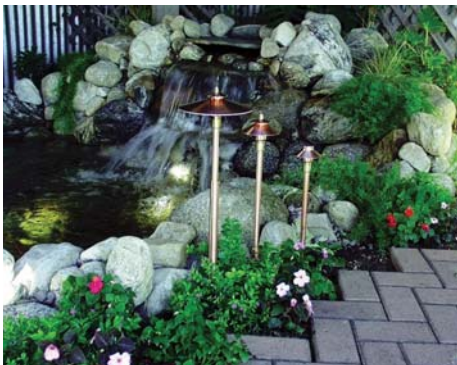

New Pathlighting **Solutions** From **Nightscaping®**

Scout GD-1504CU

The Nightscaping® Scout is more than just a good looking, copper and brass pathlight. It's an innovative fixture that allows you to either concentrate light in tight circles or larger spreads based on the needs of your individual projects. Use it to provide effective walkway lighting or for accenting planters and hardscape borders.

Mini Scout GD-1503CU

The Mini Scout, like its larger predecessor, allows you precise control over the light pattern produced. The compact design makes the Mini Scout an unimposing, yet highly functional pathlight that will add beauty and visual interest to any landscape, day or night.

Scott Liter GD-1507CU

The Scott Liter takes Nightscaping's® innovative design one step further. It enables you to both fine tune the light pattern produced and adjust the fixture's height to meet your exact specifications. The Scott Liter's combination of style, function, and versatility make this the perfect pathlight for a changing and growing landscape.