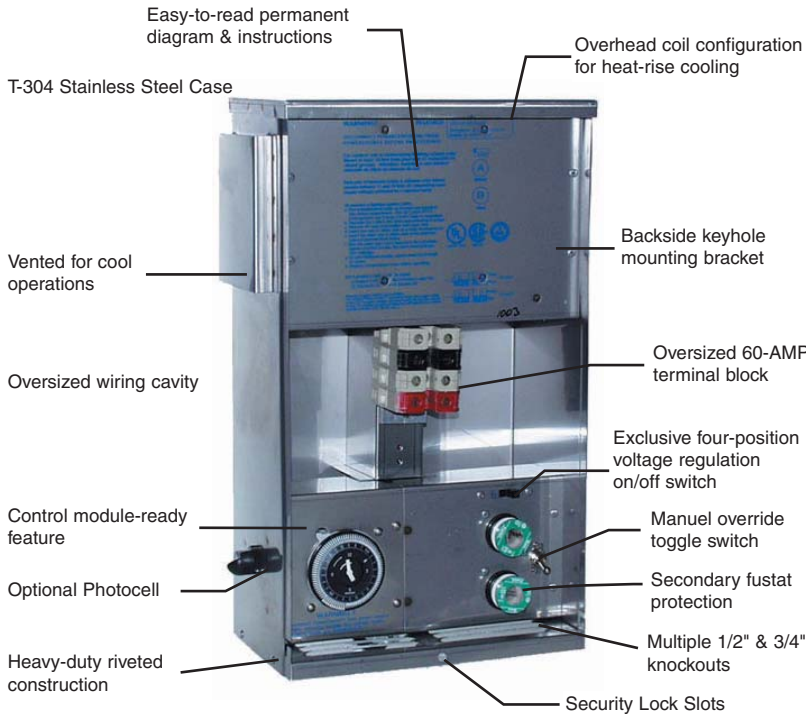

Nightscaping® Powercenter™ Transformers
Lifetime Warranty, UL 1838 Approved