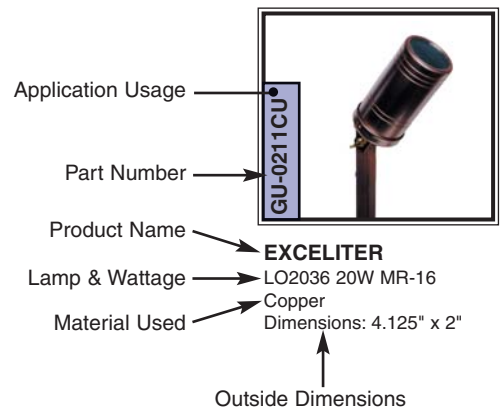

Nightscaping® Powercenter™ Transformers
Lifetime Warranty, UL 1838 Approved

Raintite Construction UL, CSA, ARL Wet Location Listed

H3O Series Powercenters™ - Lifetime Warranty - UL 1838 Approved

Use Nightscaping's® H3O Series Powercenters™ where longer than average circuit distances or higher than average voltage demands are present.

H3O Powercenters™ allow you to engineer lighting systems where a centrally located power source is not available. By specifying an H3O you can overcome the lack of an existing or appropriate transformer location without incurring the expense of installing additional power sources.

Nightscaping® The Safe System

The Original 12-volt Outdoor Lighting Company
1705 E. Colton Avenue
Redlands, California 92374
(909) 794-2121 • Help Line (800) 544-4840

All Nightscaping® Powercenters™ can be provided with your choice of the following control options.

- -AT ..... Analog Timer
- -DT ..... Digital Timer
- -PC ..... Photocell
- -AP ..... Analog Timer/Photocell
- -DP ..... Digital Timer/Photocell
- -XO ..... X10 Control
- -12V ..... 12V Relay
- -SC ..... .24V Sprinkler Control
- -V600 ..... Dimmer

Legend

Application Usage