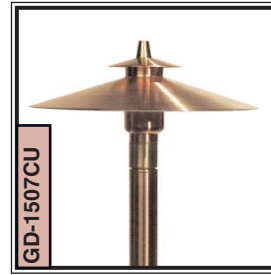

AW-4260

COURTYARDLITER
LO2036 20W MR-16
Extruded Aluminum & Steel
Height: 78" Installed
Price: \$203.20

GU-0404CU

COVERLITER
LO2036 20W MR-16
Copper & Brass
Adj. Cover: 4.875" - 7.25"
Price: \$110.80

GD-2404

UW-0304

FLIPPER
LO921 16.5W Wedge Base
Non-Corroding Noryl™
Dimensions: 4.5" x 3"
Price: \$91.80

GU-1901CU

JAYLITER
LO82023C 20W MR-8
Copper & Brass
Dimensions: 12.5" x 3.75"
Price: \$109.60

NT-2512

MINIBORDERLITE
(25) LO194 2.4W Wedge Base
Spacing: 12" on Center
25' of Lamps & 5' of Lead
Price: \$131.80

AW-0303

MINISTYLIT
LO2036 20W MR-16
Extruded Aluminum & Steel
Dimensions: 3.5" x 2.5"
Price: \$91.60

GU-1305

POWERLITER
LO4414 14.9W Par-36
Cast Aluminum & Steel
Dimensions: 6 1/8" x 4 3/8" x 6.5" dia
Price: \$83.50

GD-1507CU

SCOTT LITER
LOQ20 20W Bi-Pin
Copper
Dimensions: 12" x 7"
Price: \$114.80

TD-0302, TD-0702, TD-1002, TD-1302

STARLITER
LO93 12.3 SC Bayonet
Phosphatized Steel or CU
Height: 13", 10", 6.5", 3.5" x 2.5"
Price: \$40.90 to 52.90