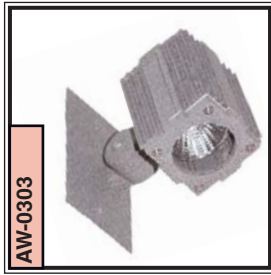

AW-4260

COURTYARDLITER
LO2036 20W MR-16
Extruded Aluminum & Steel
Height: 78" Installed
Price: \$203.20

GU-0404CU

COVERLITER
LO2036 20W MR-16
Copper & Brass
Adj. Cover: 4.875" - 7.25"
Price: \$110.80

GD-2404

DELITER
LO93 12.3W SC Bayonet
Stainless Steel or CU
Height: 26.5" Installed
Price: \$73.90

WM-0604

DIAL-A-LITE
LO912 11.8W Wedge Base
Cast Aluminum
Diameter: 3.5" Depth: 1.75"
Price: \$66.80

TD-0606

FERNLITER
LO93 12.3 W SC Bayonet
Cast Aluminum
Dimensions: 5.25" x 6"
Price: \$62.80

UW-0304

FLIPPER
LO921 16.5W Wedge Base
Non-Corroding Noryl™
Dimensions: 4.5" x 3"
Price: \$91.80

GU-1901CU

JAYLITER
LO82023C 20W MR-8
Copper & Brass
Dimensions: 12.5" x 3.75"
Price: \$109.60

NT-2512

MINIBORDERLITE
(25) LO194 2.4W Wedge Base
Spacing: 12" on Center
25' of Lamps & 5' of Lead
Price: \$131.80

AW-0303

MINISTYLIT
LO2036 20W MR-16
Extruded Aluminum & Steel
Dimensions: 3.5" x 2.5"
Price: \$91.60

GU-1305

POWERLITER
LO4414 14.9W Par-36
Cast Aluminum & Steel
Dimensions: 6 1/8" x 4 3/8" x 6.5" dia
Price: \$83.50