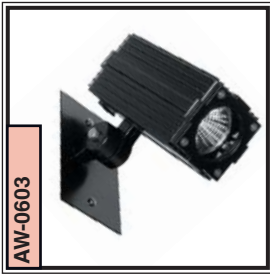

AW-4260

COURTYARDLITER
LO2036 20W MR-16
Extruded Aluminum & Steel
Height: 78" Installed
Price: \$203.20

GU-0404CU

COVERLITER
LO2036 20W MR-16
Copper & Brass
Adj. Cover: 4.875" - 7.25"
Price: \$110.80

GD-2404

UW-0304

FLIPPER
LO921 16.5W Wedge Base
Non-Corroding Noryl™
Dimensions: 4.5" x 3"
Price: \$91.80

GU-1901CU

JAYLITER
LO82023C 20W MR-8
Copper & Brass
Dimensions: 12.5" x 3.75"
Price: \$109.60

NT-2512

MINIBORDERLITE
(25) LO194 2.4W Wedge Base
Spacing: 12" on Center
25' of Lamps & 5' of Lead
Price: \$131.80

AW-0303

MINISTYLIT
LO2036 20W MR-16
Extruded Aluminum & Steel
Dimensions: 3.5" x 2.5"
Price: \$91.60

GU-1305

POWERLITER
LO4414 14.9W Par-36
Cast Aluminum & Steel
Dimensions: 6 1/8" x 4 3/8" x 6.5" dia
Price: \$83.50

GD-1507CU

SCOTT LITER
LOQ20 20W Bi-Pin
Copper
Dimensions: 12" x 7"
Price: \$114.80

TD-0302, TD-0702, TD-1002, TD-1302

STARLITER
LO93 12.3 SC Bayonet
Phosphatized Steel or CU
Height: 13", 10", 6.5", 3.5" x 2.5"
Price: \$40.90 to 52.90