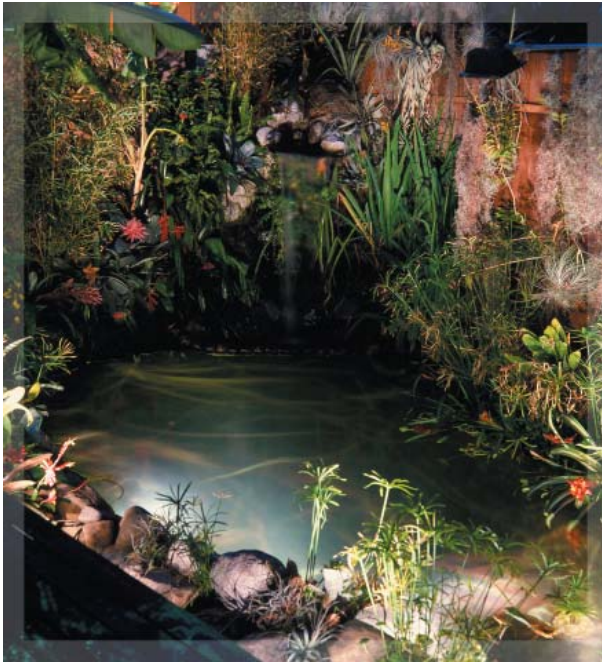

St. Claireliter
GD-1818CU