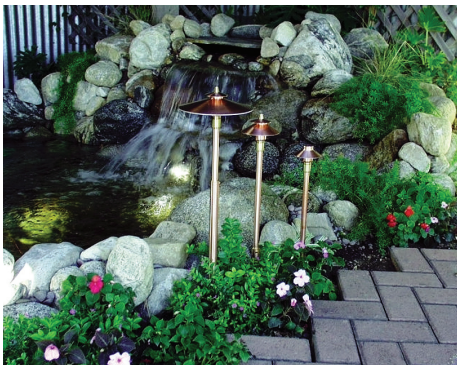

New Pathlighting **Solutions** From **Nightscaping®**

Scout GD-1504CU

The Nightscaping® Scout is more than just a good looking, copper and brass pathlight. It's an innovative fixture that allows you to either concentrate light in tight circles or larger spreads based on the needs of your individual projects. Use it to provide effective walkway lighting or for accenting planters and hardscape borders.

Mini Scout GD-1503CU

The Mini Scout, like its larger predecessor, allows you precise control over the light pattern produced. The compact design makes the Mini Scout an unimposing, yet highly functional pathlight that will add beauty and visual interest to any landscape, day or night.

Scott Liter GD-1507CU

The Scott Liter takes Nightscaping's® innovative design one step further. It enables you to both fine tune the light pattern produced and adjust the fixture's height to meet your exact specifications. The Scott Liter's combination of style, function, and versatility make this the perfect pathlight for a changing and growing landscape.